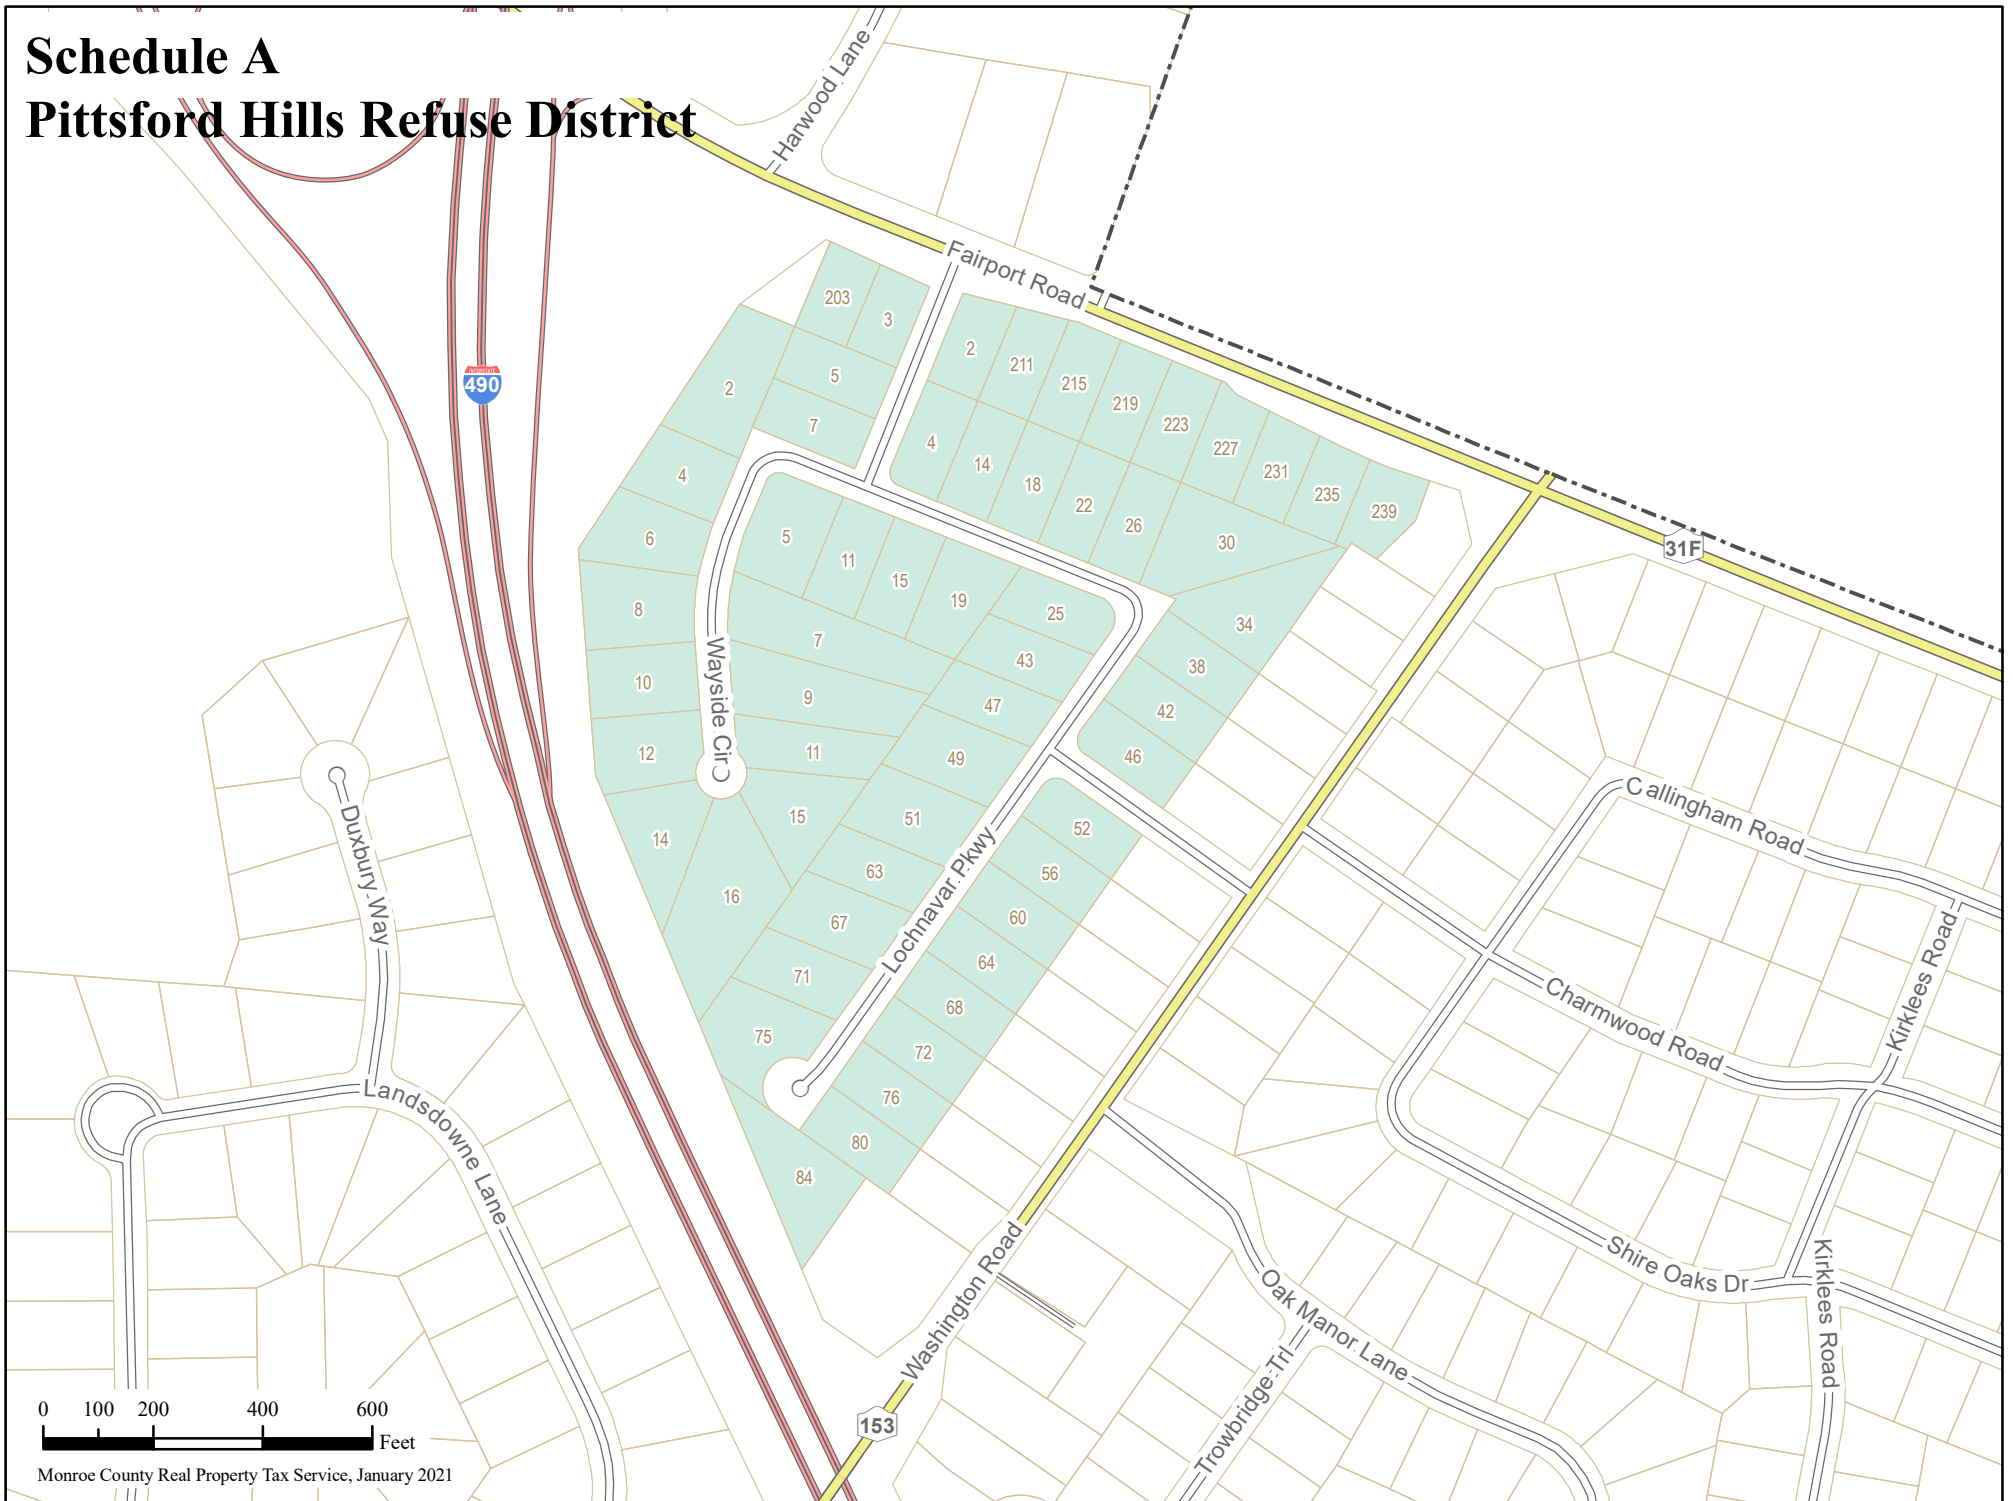

# Schedule A Pittsford Hills Refuse District

0 100 200 400 600 Feet

Monroe County Real Property Tax Service, January 2021