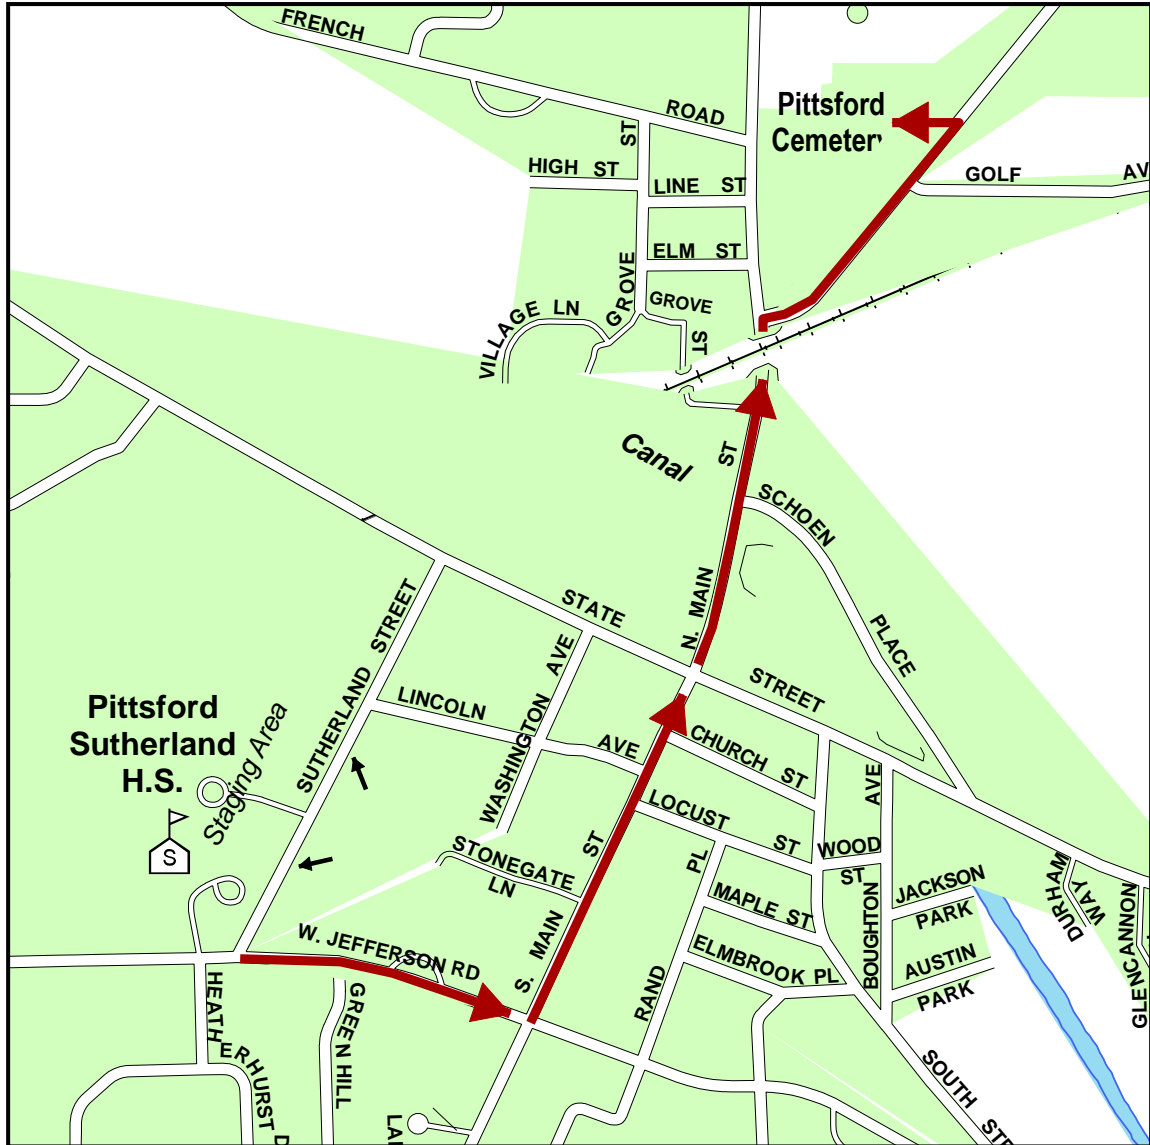

Memorial Day Parade and Ceremony PARADE ROUTE AND ROAD CLOSURE MAP

Barricade locations-Road closures 9:00am-11:00am

- W. Jefferson Rd and S. Main St.
- Locust St. at S. Main and South St.
- Church St. at S. Main and South St.
- Monroe Ave and North Main
- State St. and North Main
- Schoen Place and North Main
- Washington Rd. and Golf Ave.
- East Ave. at Elm St, Line St. and French Rd. (all three)

Parking Information

Please note that there will be no parking on Main Street between Jefferson Rd. and Washington St. from 6:00am-11:00am. Parking will be available in the Library Parking lot at 24 State St. and on side streets in the Village of Pittsford.